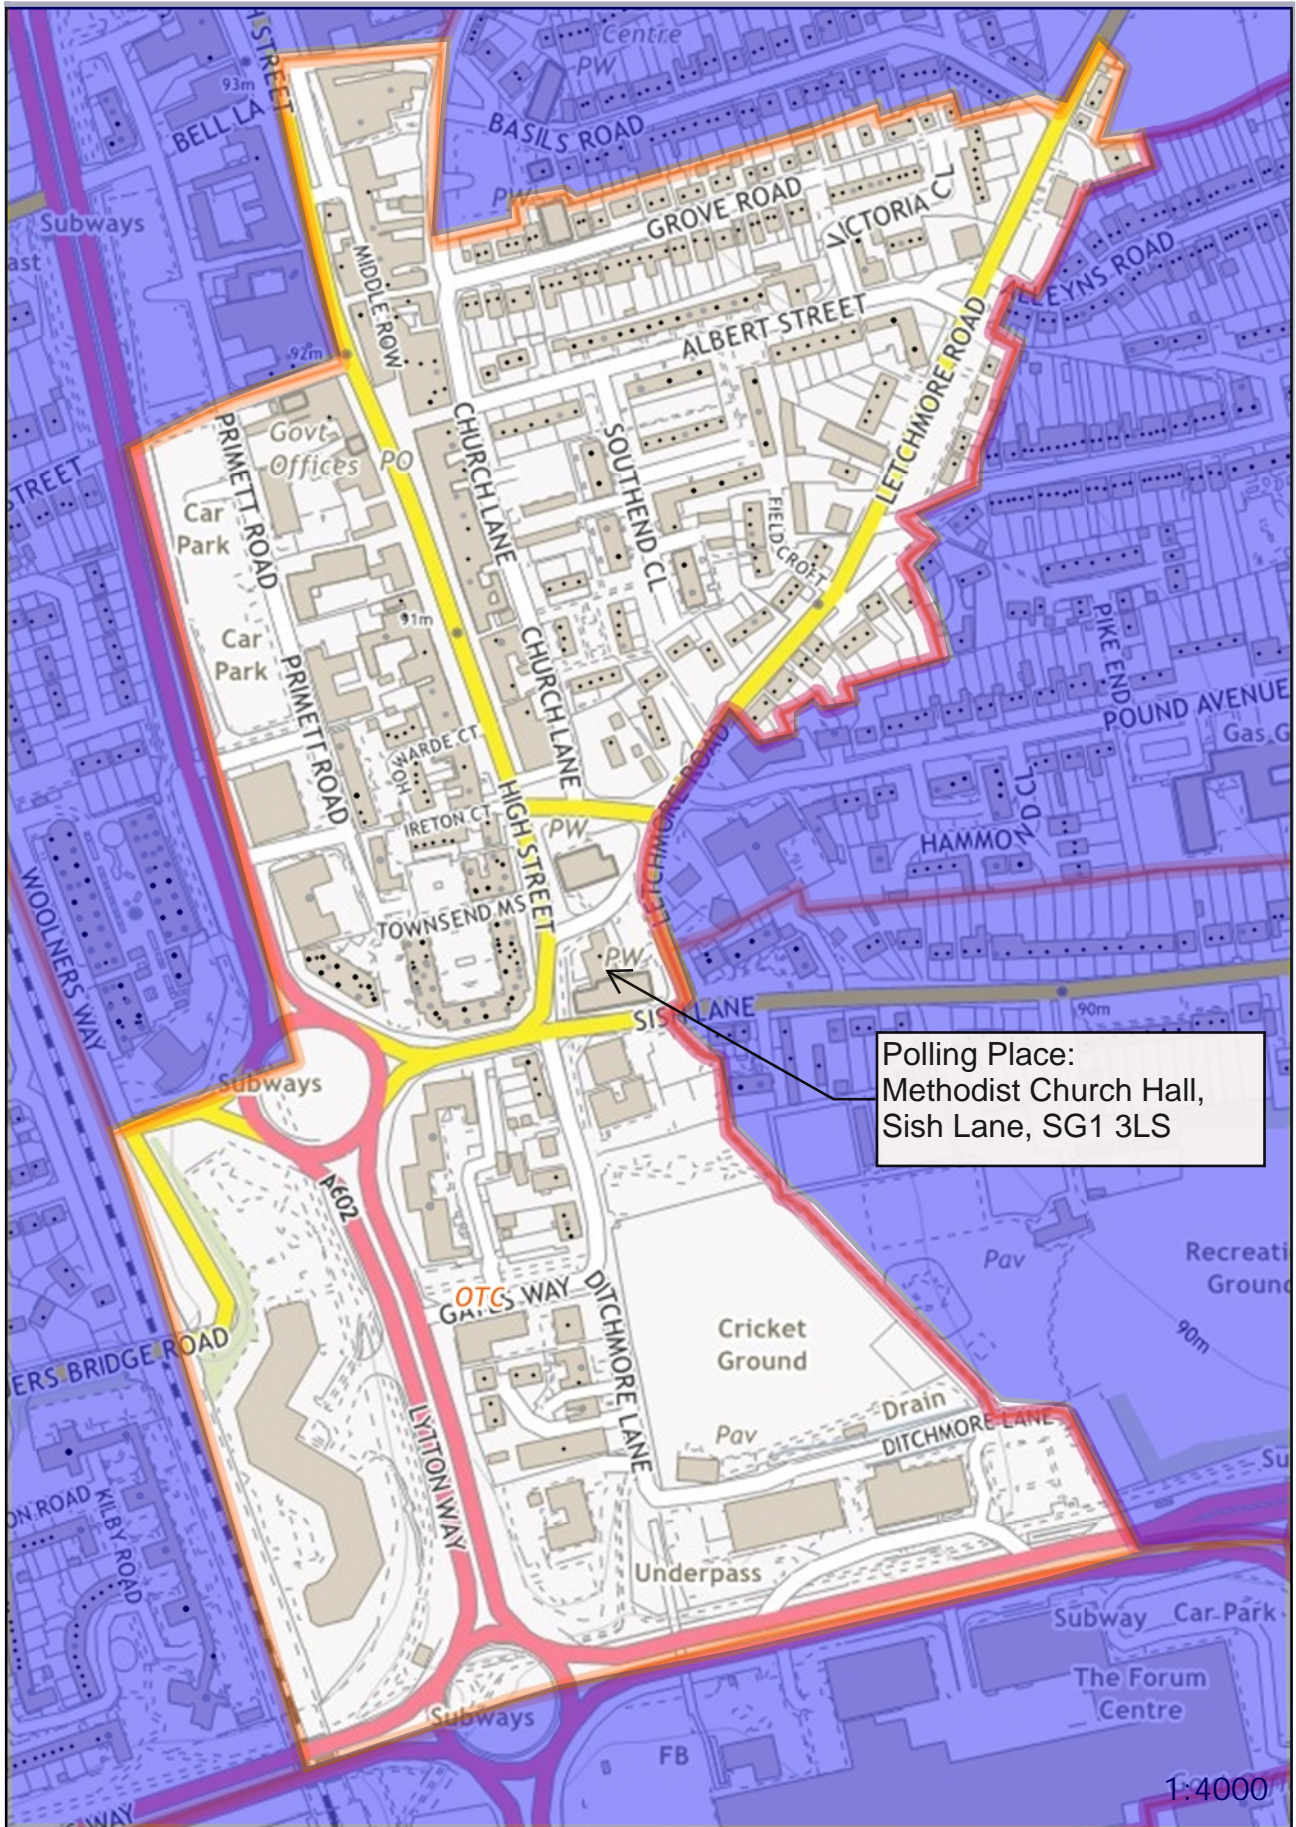

POLLING DISTRICT AND POLLING PLACES REVIEW 2023

STEVENAGE CONSTITUENCY

OLD TOWN WARD

The map of Old Town Ward and individual Polling Districts are available on the following pages. The Ward has five Polling Districts. Details of the reference letters and electorate information are set out below:

Polling District and Places Review 2023 - The Polling District designatory letters are referenced in the relevant area. The boundaries are shown edged in orange.

Polling District OTA - Old Town Borough Ward

Polling District OTB -
Old Town Borough Ward

Polling District OTC - Old Town Borough Ward

Polling District OTD -
Old Town Borough Ward

Polling District OTE - Old Town Borough Ward

Polling Place: Springfield House Community Centre, 24 High Street, SG1 3EJ (within Polling District OTA)