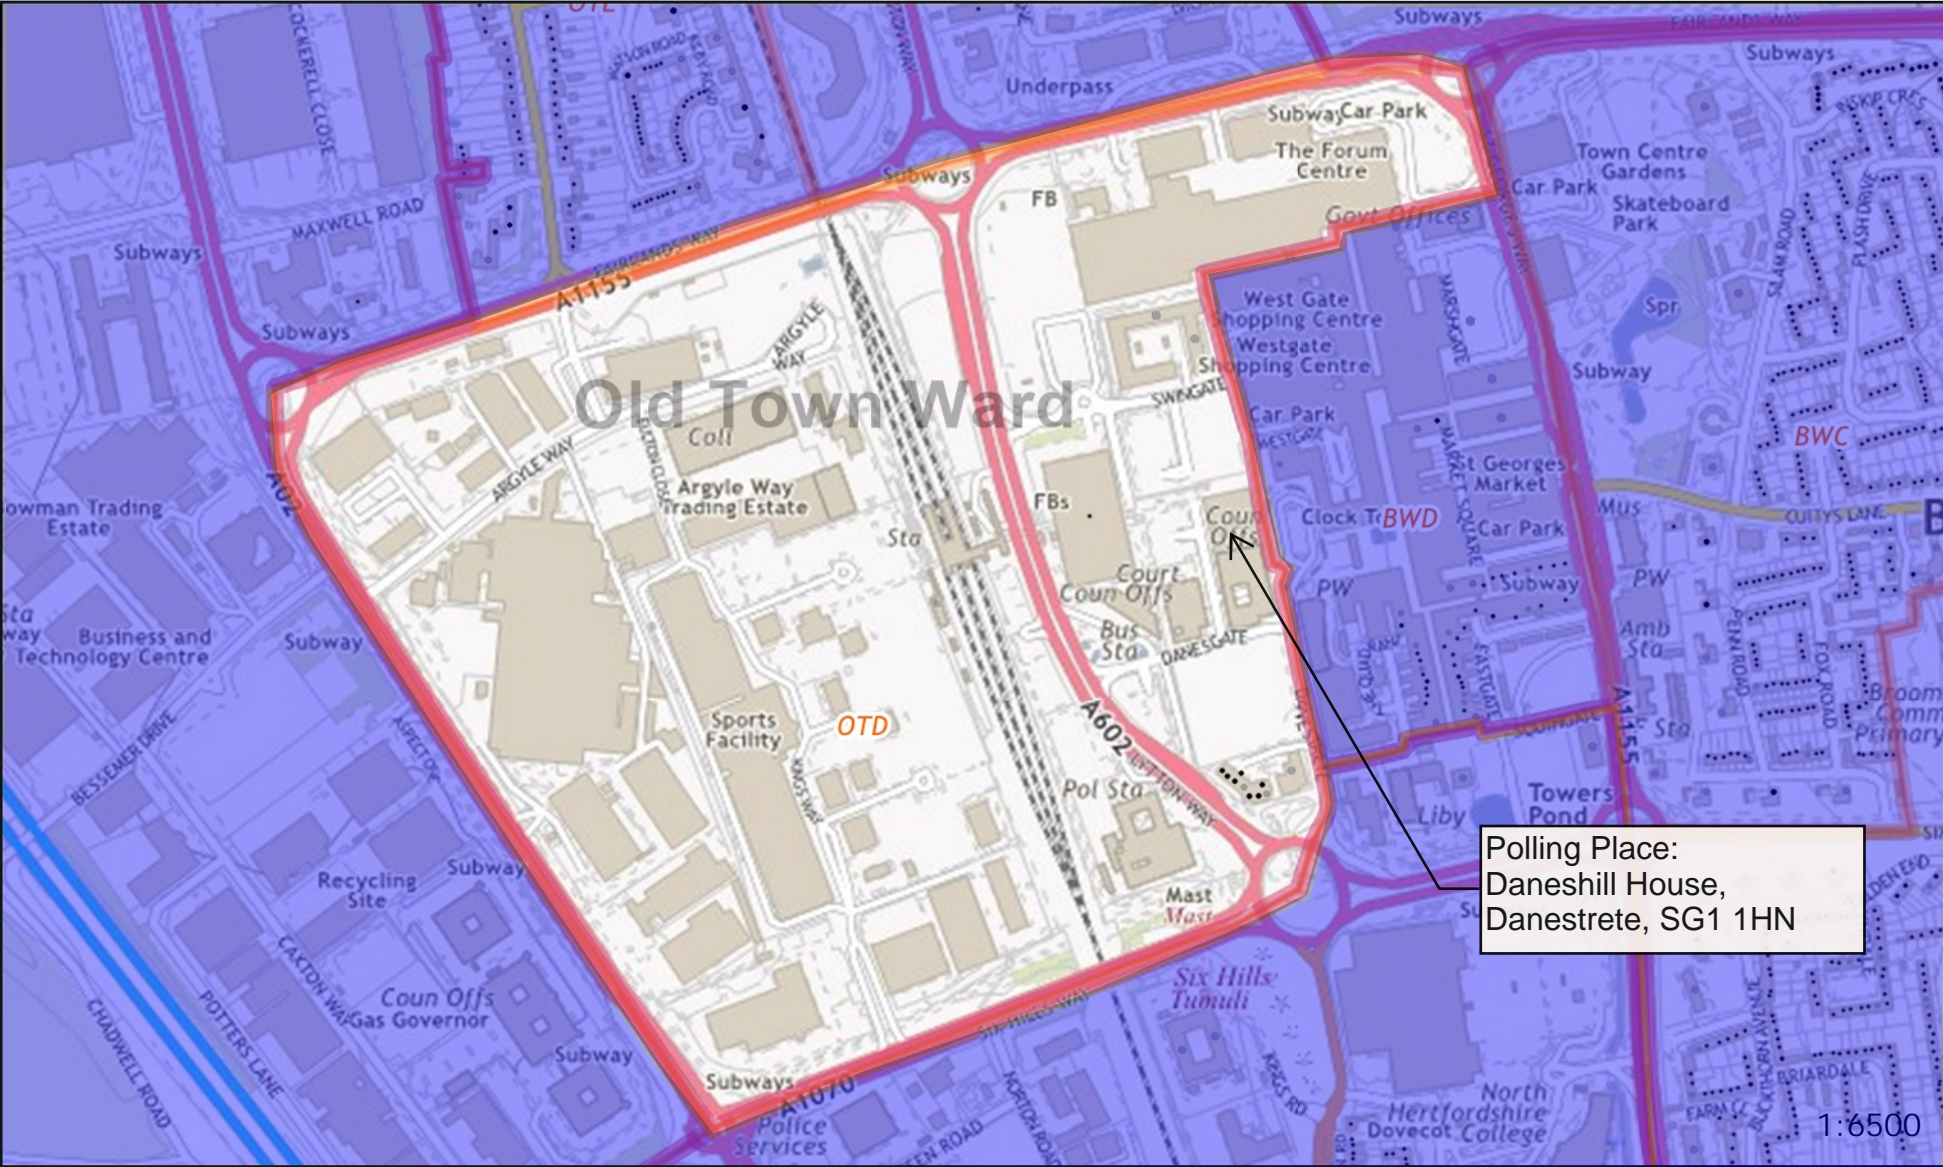

Polling District and Places Review 2023 - The Polling District designatory letters are referenced in the relevant area. The boundaries are shown edged in orange.

Polling District OTA - Old Town Borough Ward

Polling District OTB -
Old Town Borough Ward

Polling District OTC - Old Town Borough Ward

Polling District OTD -
Old Town Borough Ward

Polling District OTE - Old Town Borough Ward

Polling Place: Springfield House Community Centre, 24 High Street, SG1 3EJ (within Polling District OTA)