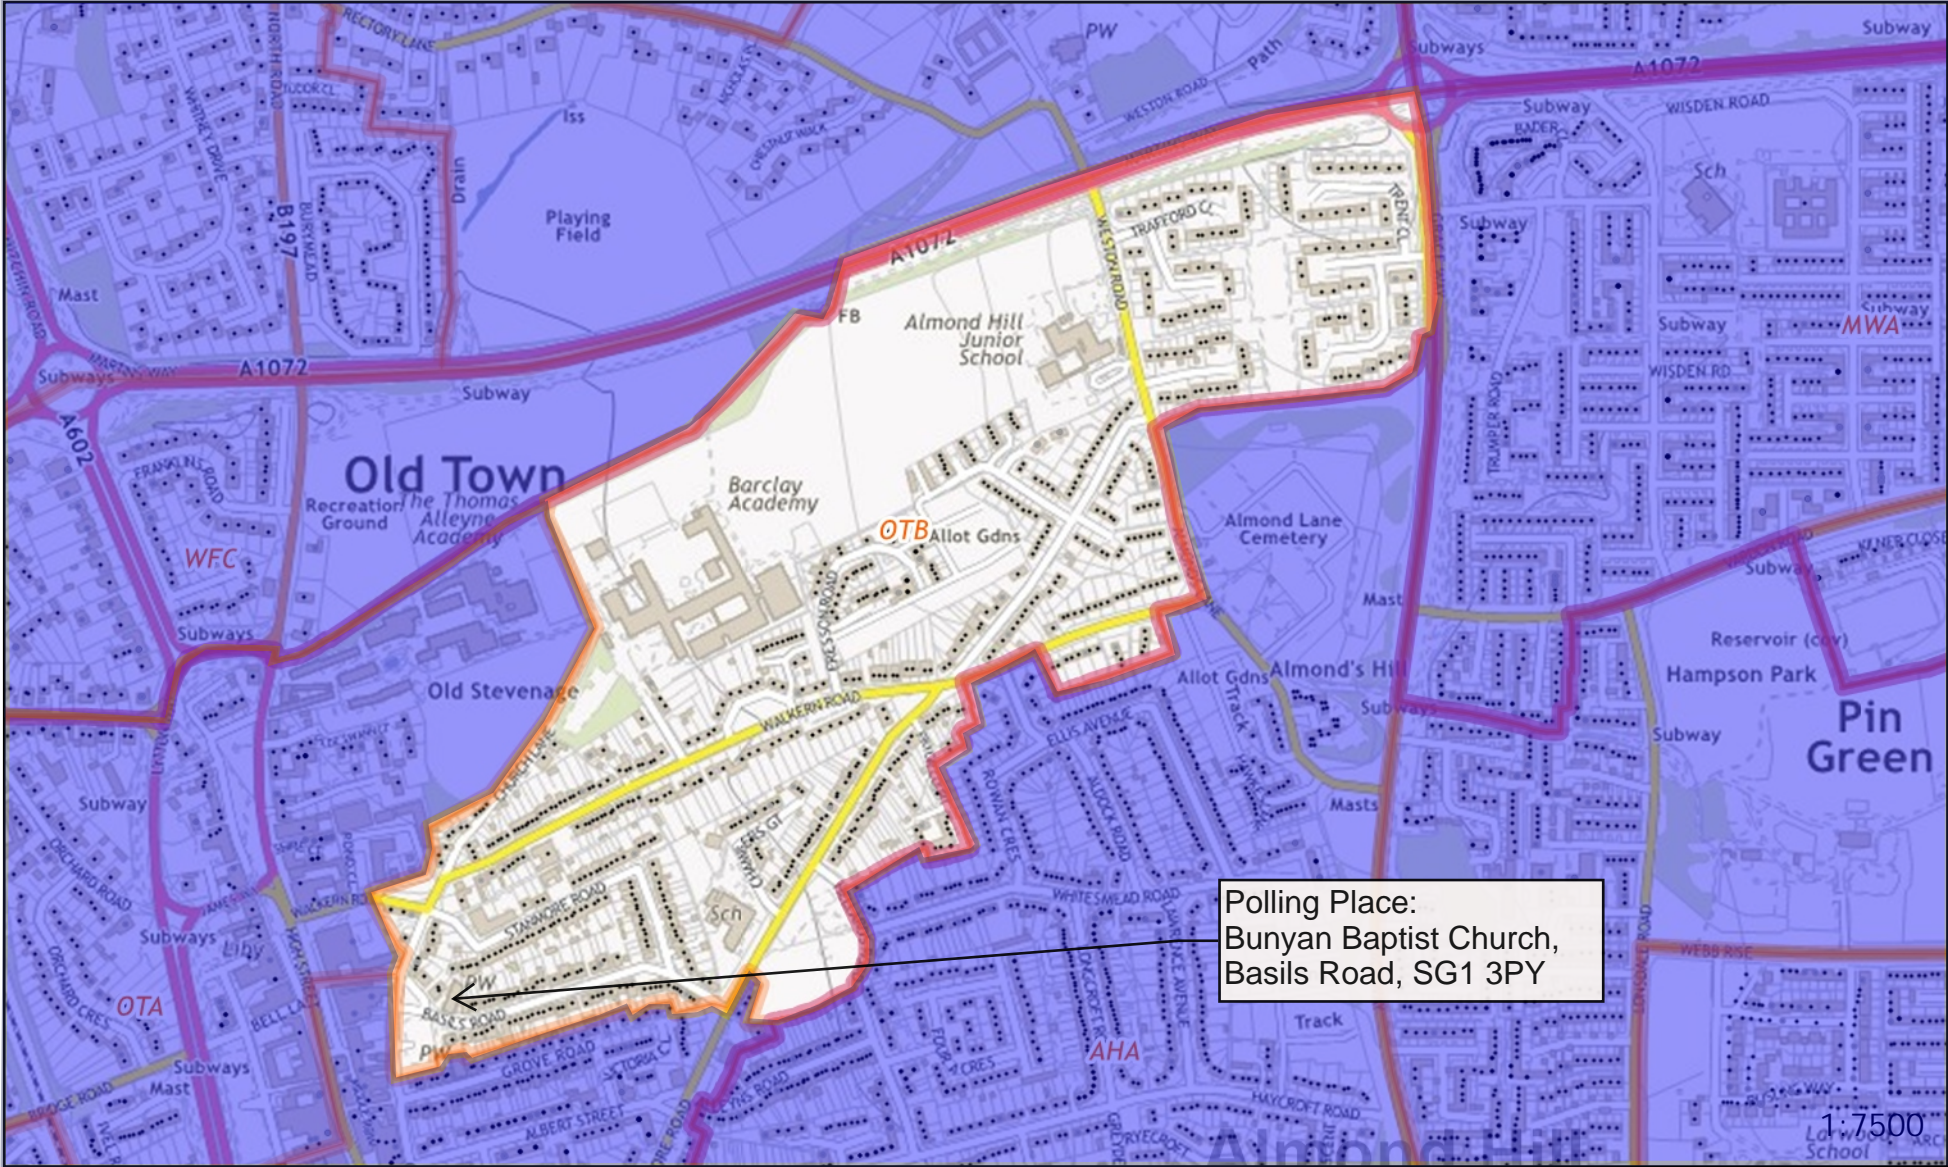

POTENTIAL DEVELOPMENTS

A substantial increase is envisaged in the number of properties in Old Town Ward over the next five years. Those properties will be located within polling district OTD.

Stevenage Constituency - Old Town Borough Ward

Polling District and Places Review 2023 - The Polling District designatory letters are referenced in the relevant area. The boundaries are shown edged in orange.

Polling District OTA - Old Town Borough Ward

Polling District OTB -
Old Town Borough Ward

Polling District OTC - Old Town Borough Ward

Polling District OTD -
Old Town Borough Ward

Polling District OTE - Old Town Borough Ward

Polling Place: Springfield House Community Centre, 24 High Street, SG1 3EJ (within Polling District OTA)