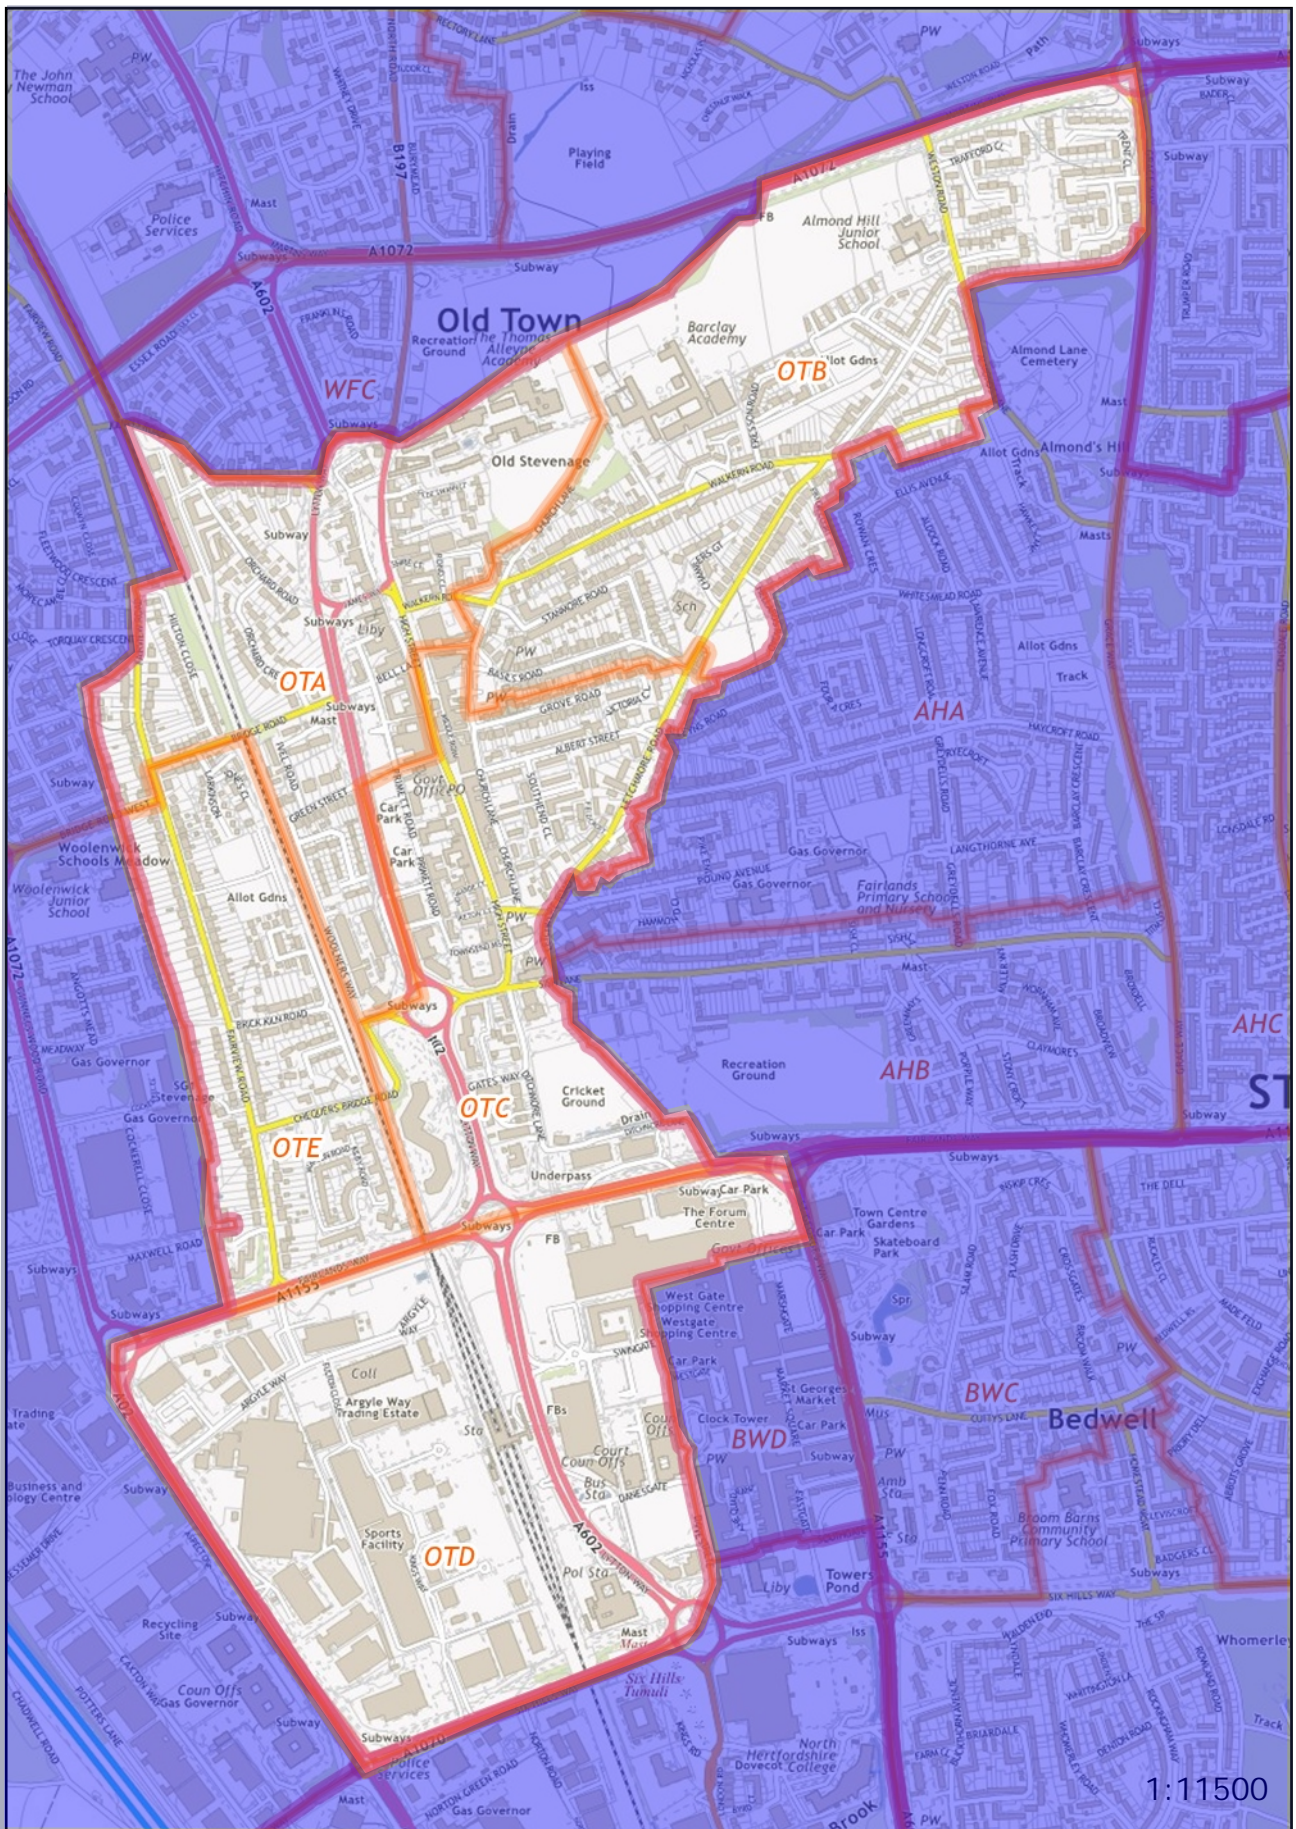

POLLING DISTRICT AND POLLING PLACES REVIEW 2023

STEVENAGE CONSTITUENCY

OLD TOWN WARD

The map of Old Town Ward and individual Polling Districts are available on the following pages. The Ward has five Polling Districts. Details of the reference letters and electorate information are set out below:

POLLING DISTRICTS AND STATISTICAL DATA

| Polling District | County Division | Properties | Electors | In Person Voters | Postal Voters |
|------------------|-----------------|------------|----------|------------------|---------------|
| OTA | Old Stevenage | 573 | 840 | 597 | 243 |
| OTB | Old Stevenage | 723 | 1290 | 819 | 471 |
| OTC | Old Stevenage | 690 | 888 | 636 | 252 |
| OTD | Broadwater | 290 | 314 | 211 | 103 |
| OTE | Broadwater | 510 | 835 | 575 | 260 |

POLLING PLACES

| Polling District | Polling Place |
|------------------|---|
| OTA | Springfield House Community Centre, 24 High Street, SG1 3EJ |
| OTB | Bunyan Baptist Church, Basils Road, SG1 3PY |
| OTC | Methodist Church Hall, Sish Lane, SG1 3LS |
| OTD | Daneshill House, Danestrete, SG1 1HN |
| OTE | Springfield House Community Centre, 24 High Street, SG1 3EJ |

Polling District and Places Review 2023 - The Polling District designatory letters are referenced in the relevant area. The boundaries are shown edged in orange.

Polling District OTA - Old Town Borough Ward