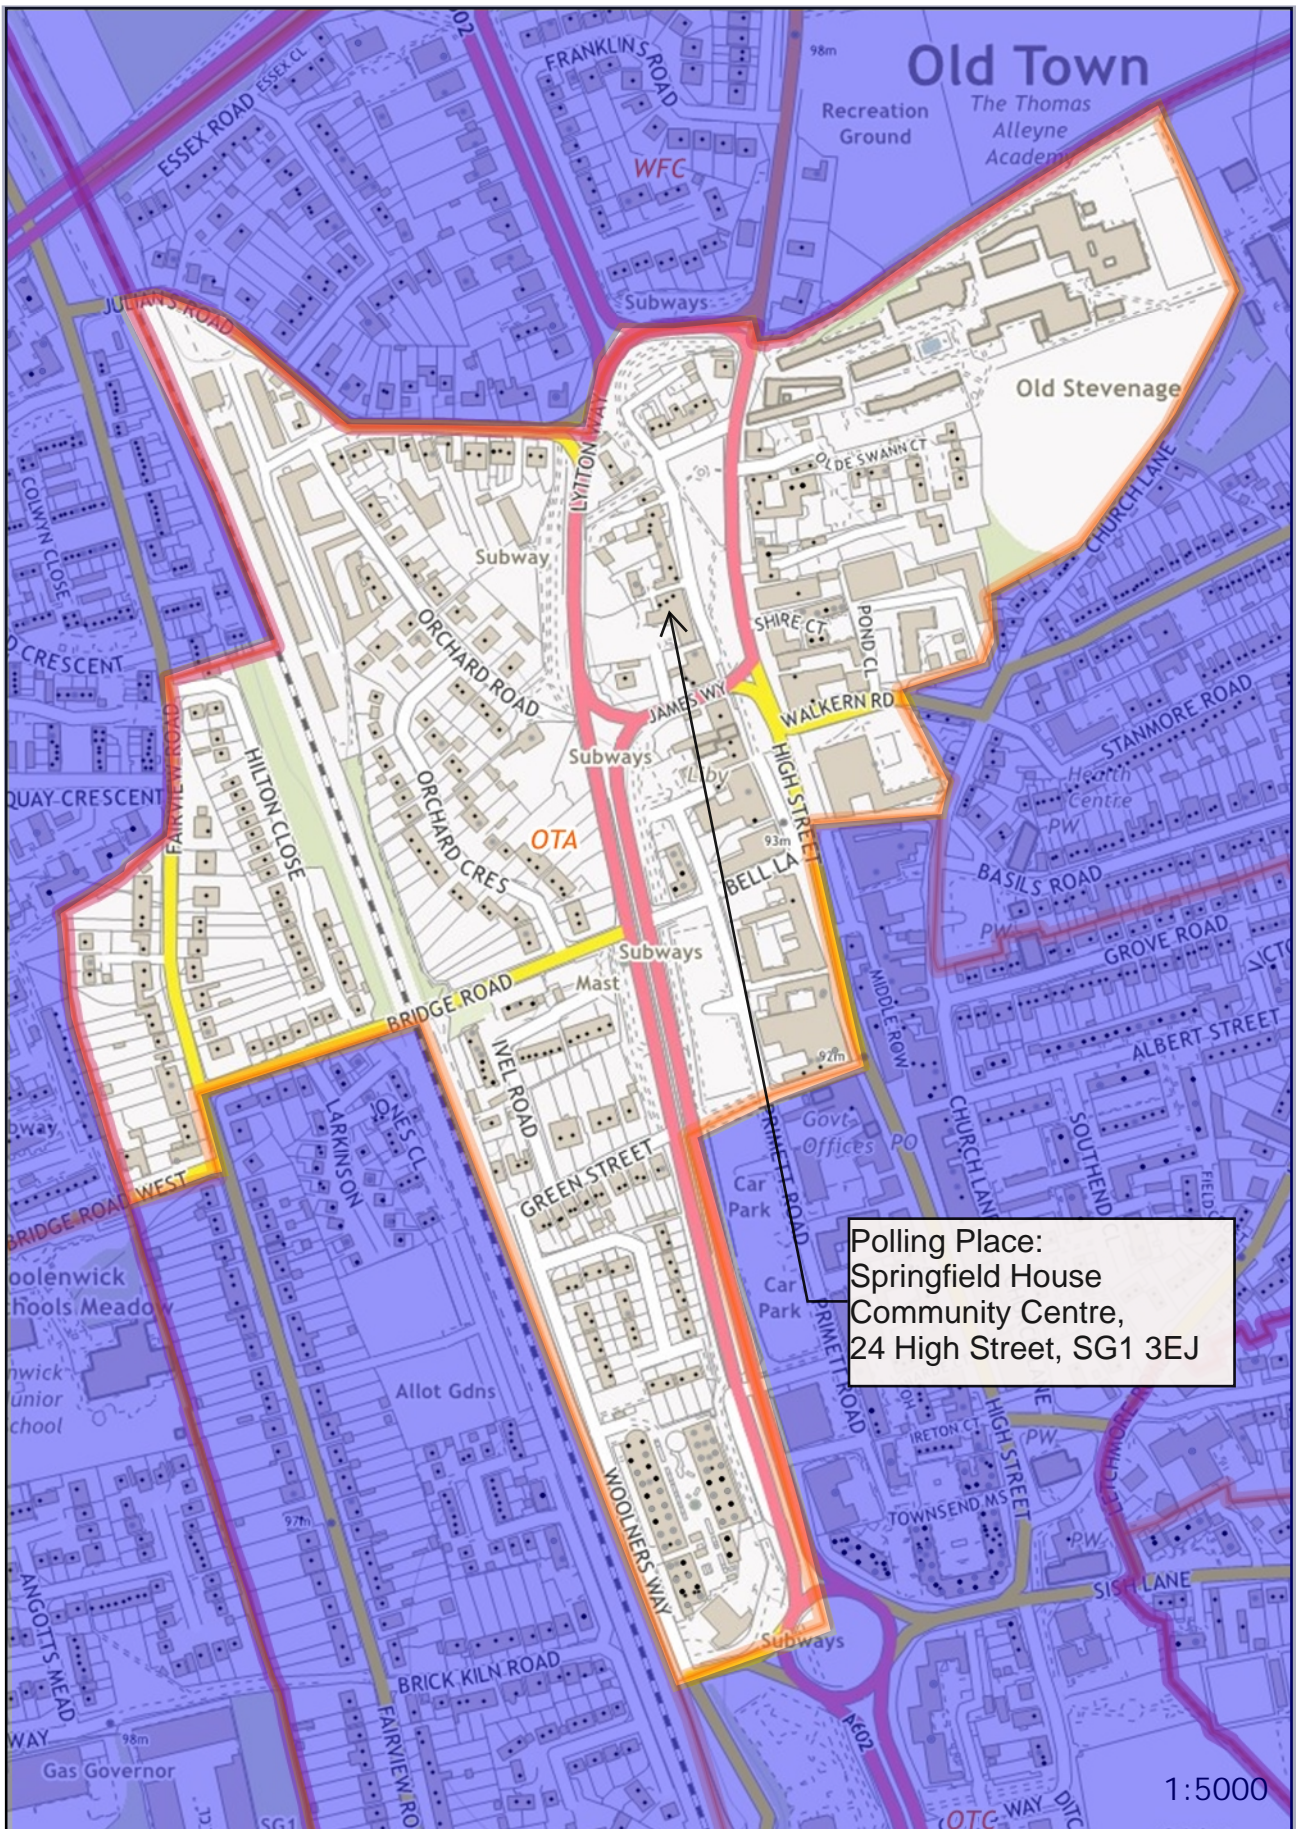

POLLING DISTRICT AND POLLING PLACES REVIEW 2023

STEVENAGE CONSTITUENCY

OLD TOWN WARD

The map of Old Town Ward and individual Polling Districts are available on the following pages. The Ward has five Polling Districts. Details of the reference letters and electorate information are set out below:

POTENTIAL DEVELOPMENTS

A substantial increase is envisaged in the number of properties in Old Town Ward over the next five years. Those properties will be located within polling district OTD.

Stevenage Constituency - Old Town Borough Ward

Polling District and Places Review 2023 - The Polling District designatory letters are referenced in the relevant area. The boundaries are shown edged in orange.

Polling District OTA - Old Town Borough Ward

Polling District OTB -
Old Town Borough Ward

Polling District OTC - Old Town Borough Ward

Polling District OTD -
Old Town Borough Ward

Polling District OTE - Old Town Borough Ward

Polling Place: Springfield House Community Centre, 24 High Street, SG1 3EJ (within Polling District OTA)