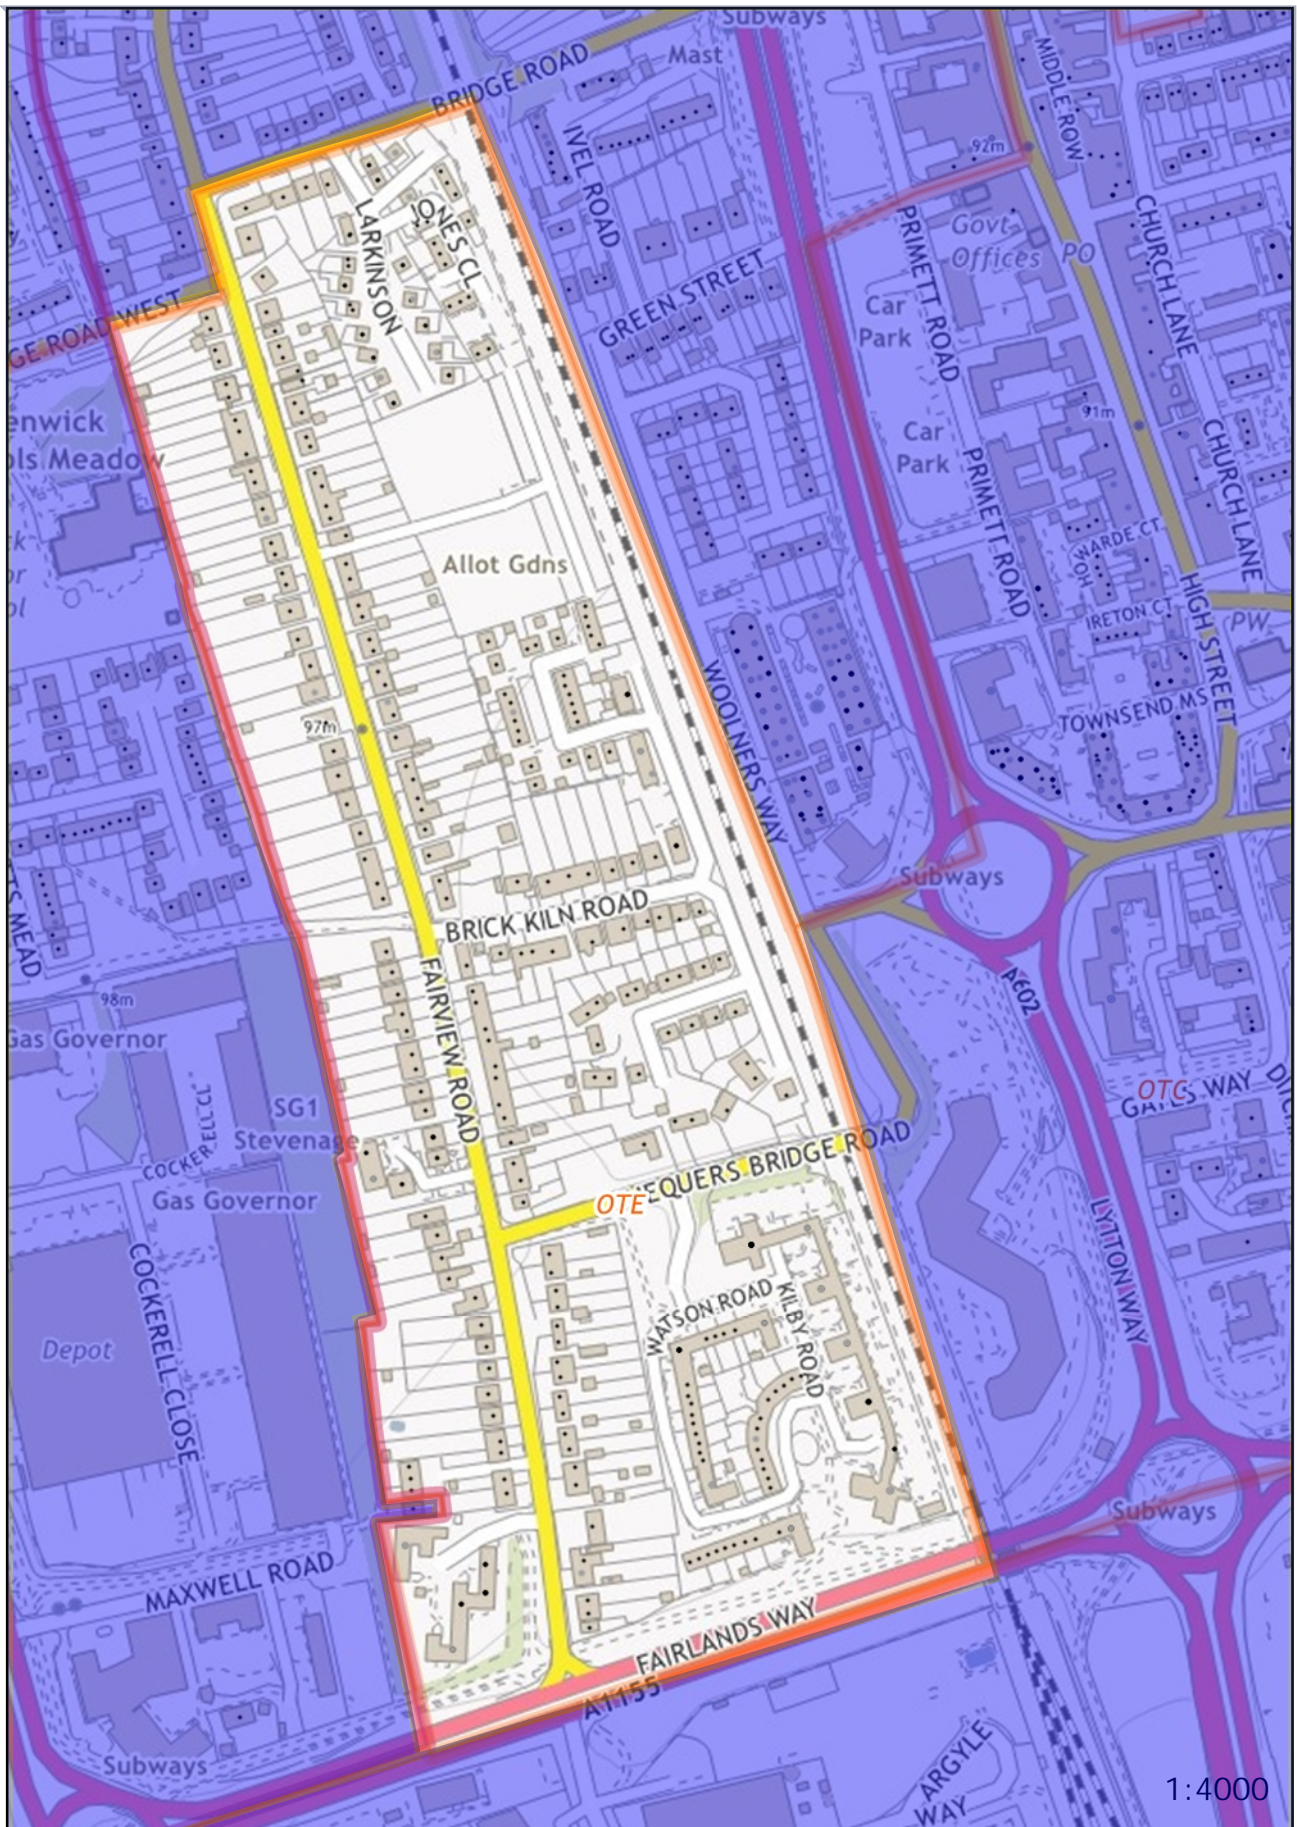

POLLING DISTRICT AND POLLING PLACES REVIEW 2023

STEVENAGE CONSTITUENCY

OLD TOWN WARD

The map of Old Town Ward and individual Polling Districts are available on the following pages. The Ward has five Polling Districts. Details of the reference letters and electorate information are set out below:

Polling District and Places Review 2023 - The Polling District designatory letters are referenced in the relevant area. The boundaries are shown edged in orange.

Polling District OTA - Old Town Borough Ward

Polling District OTB -
Old Town Borough Ward

Polling District OTC - Old Town Borough Ward

Polling District OTD -
Old Town Borough Ward

Polling District OTE - Old Town Borough Ward

Polling Place: Springfield House Community Centre, 24 High Street, SG1 3EJ (within Polling District OTA)